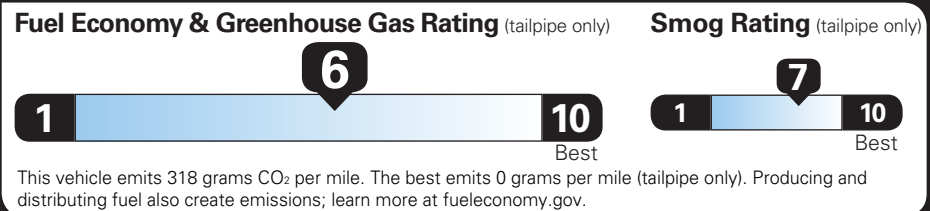

TOTAL OPTIONS	\$210.00
TOTAL VEHICLE & OPTIONS	\$26,010.00
DESTINATION CHARGE	1,195.00

TOTAL VEHICLE PRICE* \$27,205.00

EPA DOT Fuel Economy and Environment

Gasoline Vehicle

Fuel Economy

28 MPG combined city/hwy

26 city 31 highway

3.6 gallons per 100 miles

Small SUVs range from 14 to 129 MPG. The best vehicle rates 142 MPGe.

You save \$250 in fuel costs over 5 years compared to the average new vehicle.

G R

Annual fuel cost \$1,250